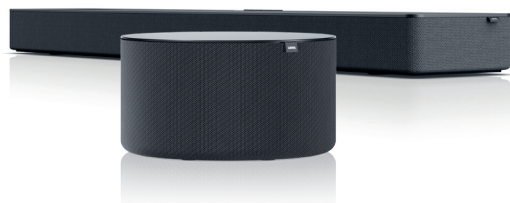

Ultra High Definition with HDR

Brilliant TV experience up to Ultra HD resolution accompanied by a full range of HDR formats including Dolby Vision with slim Edge-LED panels exclusively tailor-made for Loewe.

Wall solutions

wall mount universal

We. SEE 43 lcd: W* x H x PD/TD = 97,6 x 58,9 x 6,6/11,1
 We. SEE 32 lcd: W* x H x PD/TD = 73,1 x 45,6 x 7,6/9,7
 tiltable mounting

wall mount slim 432

We. SEE 43 lcd: W* x H x PD/TD = 97,6 x 58,9 x 6,6/9,4
 flat mounting

wall mount slim 221

We. SEE 32 lcd: W* x H x PD/TD = 73,1 x 45,6 x 7,6/8,2
 flat mounting

Sound solutions

 **basalt grey**

Model	Article
klang bar3 mr	60614
klang sub1	60610

Dimensions in cm: W = width, H = height, PD = product depth, TD = total depth. Technical modifications and errors excepted.
 * In the area of the side-mounted Loewe signature flag, the width of the TV set may increase by up to 1 cm, depending on the type of set.