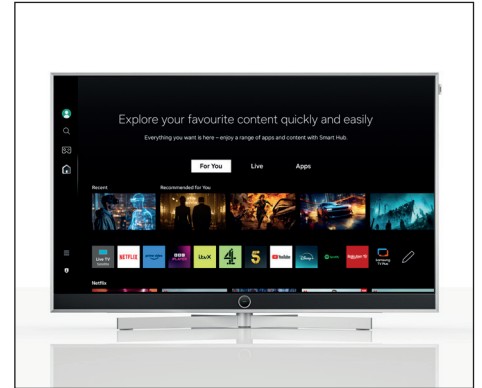

Tizen OS

The premium Tizen OS version 8 is a most convenient and fast smart operating system. The app store offers an extra-large selection of smart apps and a rich variety of video-on-demand services, including e.g. Netflix, YouTube, Disney+ and more.

The system is also compatible with advanced networking features: The support of broad-used dlna, Miracast and others allow comfortable content sharing and control via the home network.

Flexible connectivity with HDMI 2.1 including Ultra HD @ 144 Hz VRR ensures full support of latest game consoles on all four HDMI inputs.